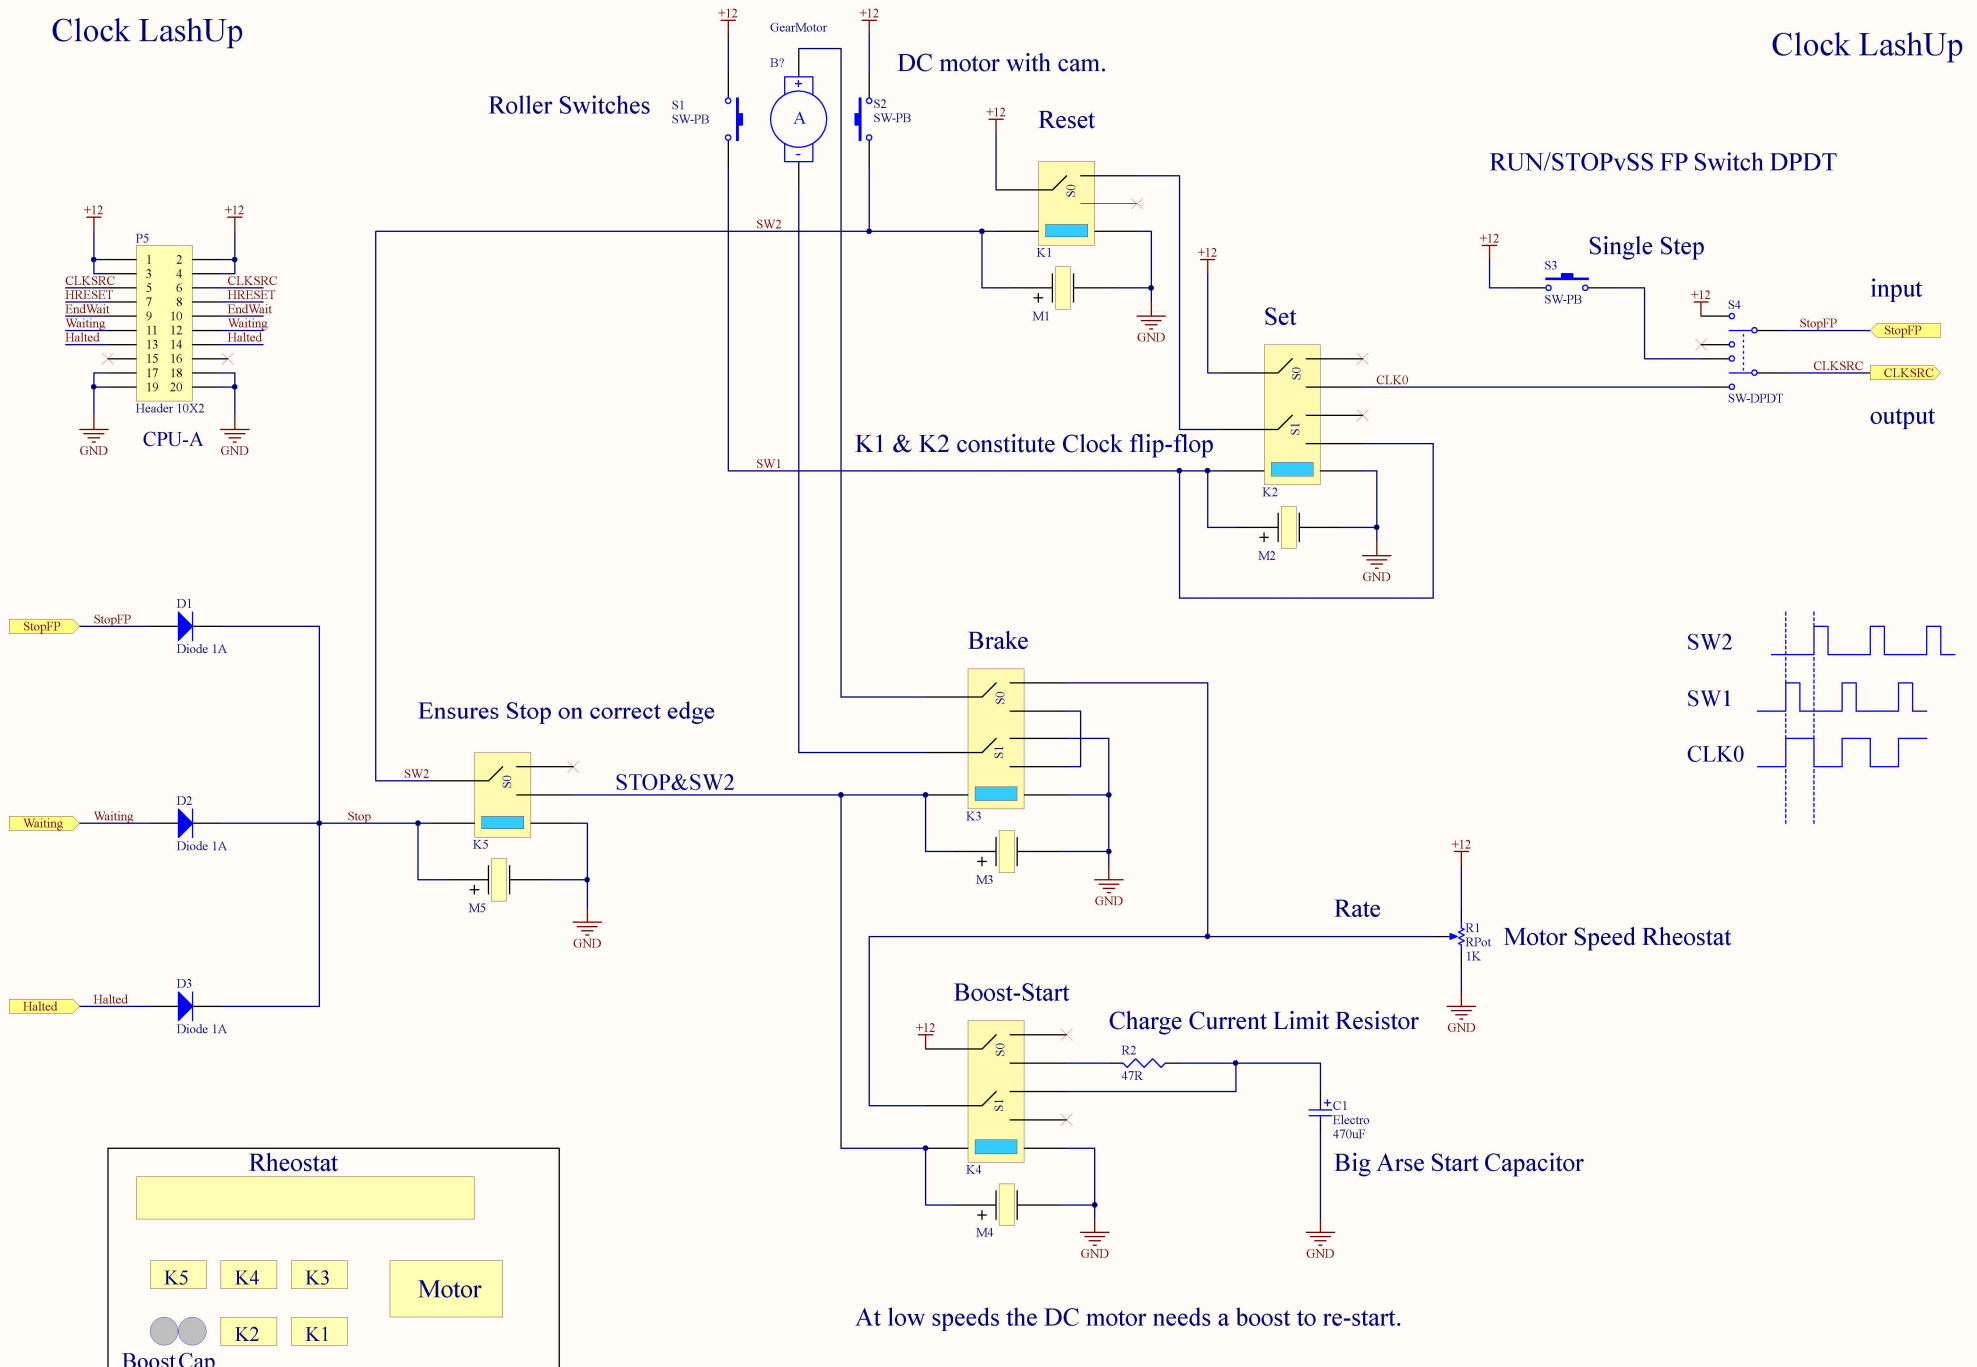

Clock LashUp

Clock LashUp

At low speeds the DC motor needs a boost to re-start.

Title		
Clock - scheme of arrangement		
Size	Number	Revision
A3		
Date:	16/02/2024	Sheet of
File:	C:\Users\A\ClockLashUp_SchDoe	Drawn By: