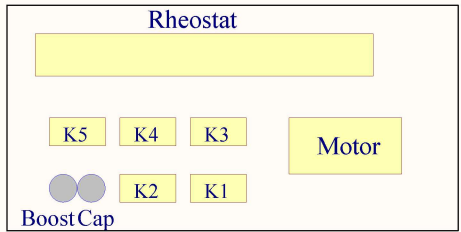

Clock LashUp

Clock LashUp

At low speeds the DC motor needs a boost to re-start.

Title		
Clock - scheme of arrangement		
Size	Number	Revision
A3		
Date:	16/02/2024	Sheet of
File:	C:\Users\A\ClockLashUp_SchDoe	Drawn By: